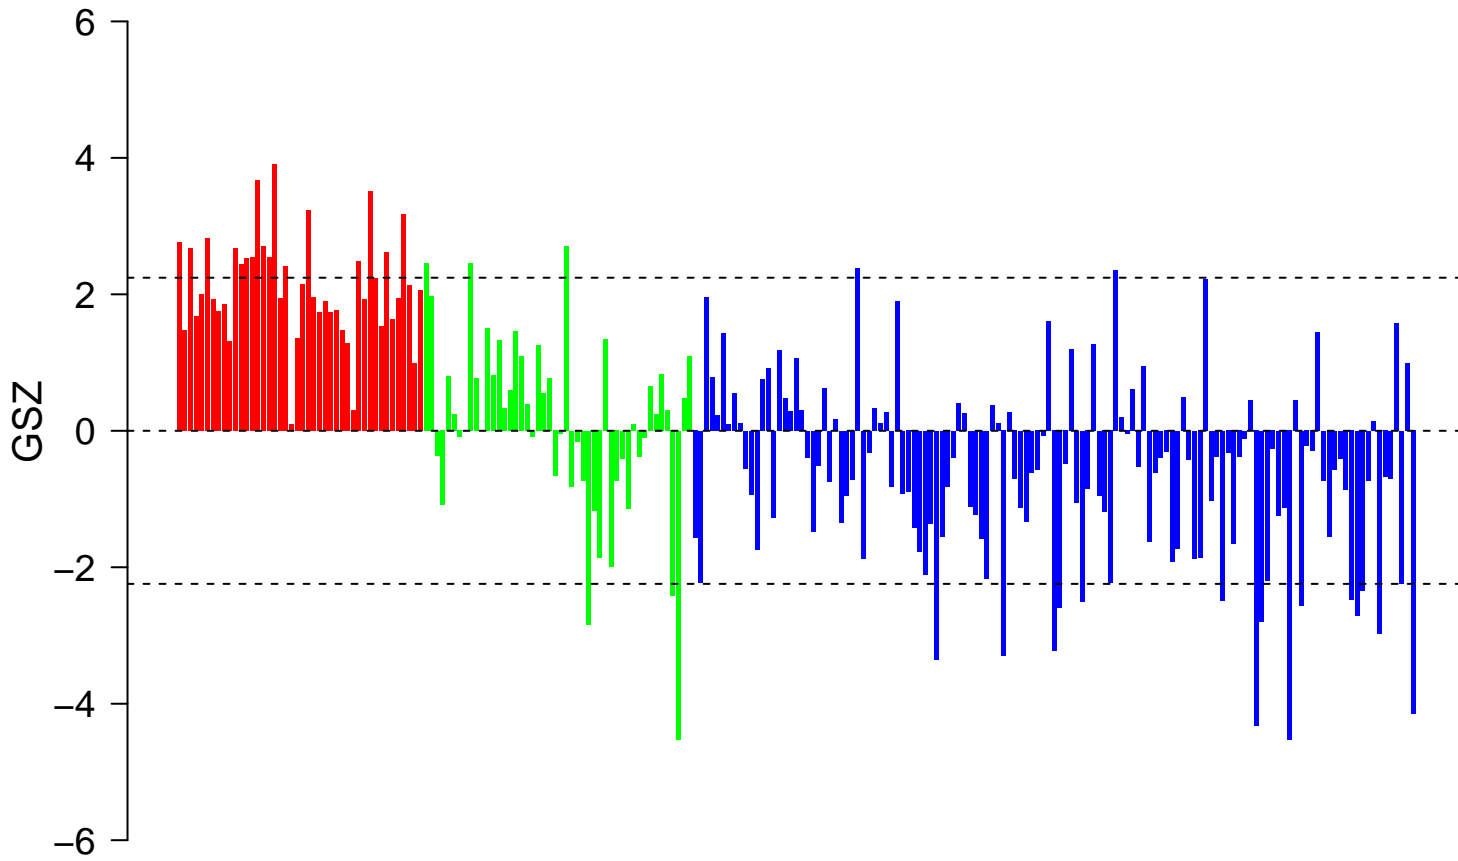

# mitotic spindle assembly checkpoint

# mitotic spindle assembly checkpoint

■ on  
■ -  
□ off