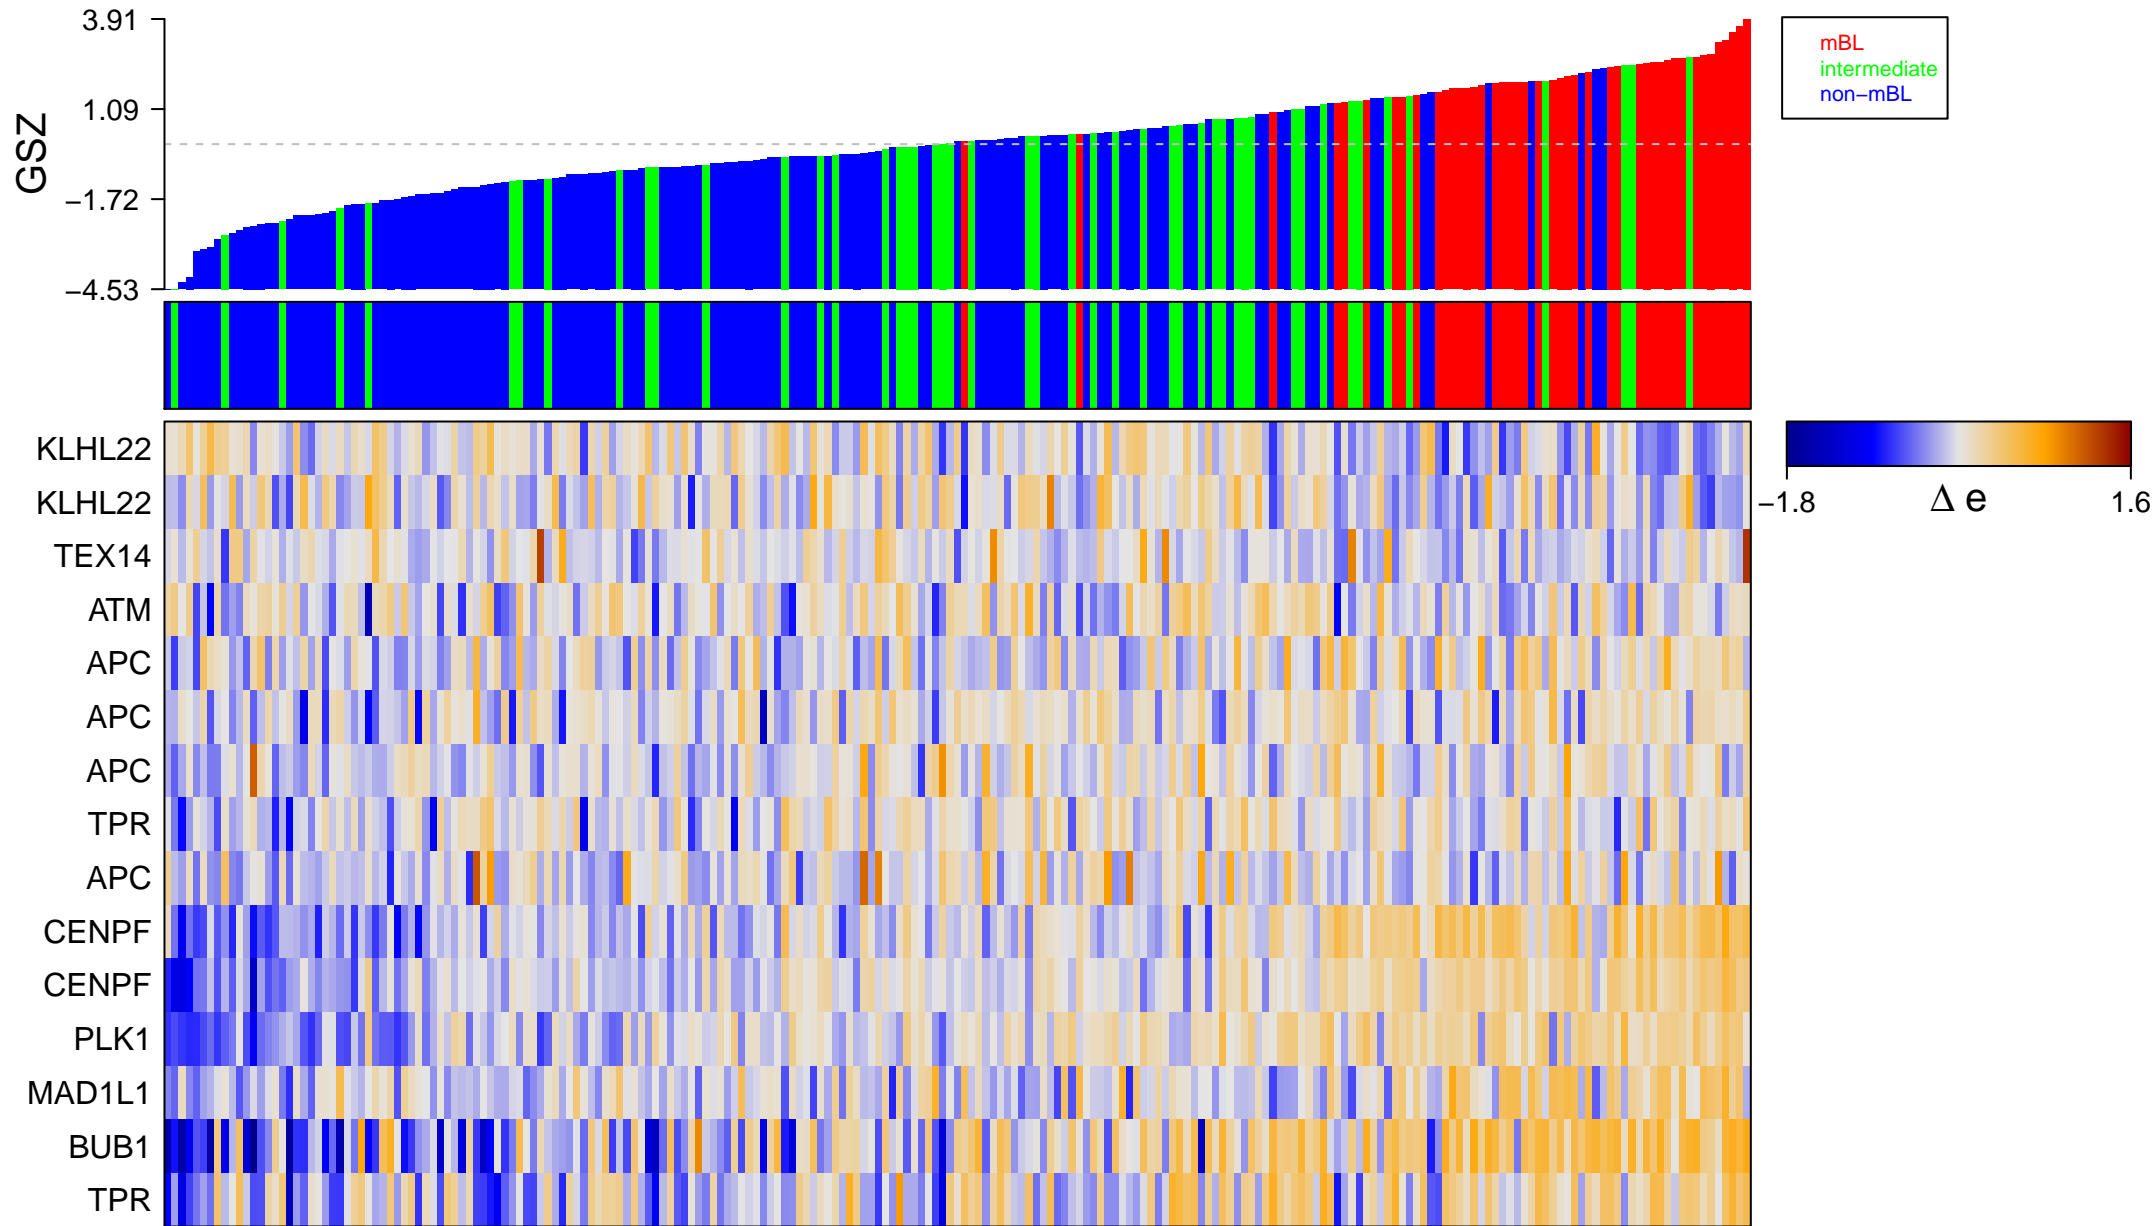

# mitotic spindle assembly checkpoint

# mitotic spindle assembly checkpoint

■ on  
■ -  
□ off